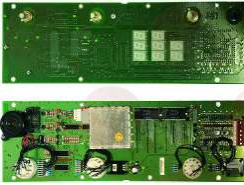

HOBART 153276-1

Suitable for:

HOBART

Suitable for:

Drain pumps

- 3122402 DRAIN ELECTRO-PUMP 80W 230V 50Hz**
inlet external \varnothing 24 mm - outlet external \varnothing 24 mm
for Convection oven (RATIONAL) - Series CC
Series CCC - Series CCD - Series CCM - Series CD
Series CM - Series CPC

HOBART 165653-1

HOBART 883993-1

Electronic printed-circuit boards

- 3390353 MOTHERBOARD 335x100 mm**
SERSA n° 980310a
for Convection oven (BONNET) EQ3.101/1.ECE
for Convection oven electric (BONNET) ECEEQ3

HOBART 309438

Energy regulators

- 3350026 ENERGY ADJUSTER**
contact capacity 230V 13A - max temperature 125°C
D-shaped pin \varnothing 6x4.6 mm
double rotation direction
for PYROCERAM. TOPS-SALAMANDERS-POTATO WARMERS
for Convection oven (KELVIN)
for Convection oven electric (GIERRE) FEV106M
FEV166E - FEV166M - FEV166P - FEV168E
FEV168M - FEV56M
for Convection oven electric (SMEG) ALFA30V
ALFA31V
for Convection oven gas (GIERRE) FEV107M - FEV167E
FEV167M - FEV167P - FEV57M