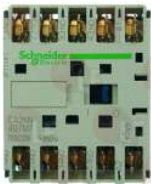

HOBART 00-226568-014

HOBART 226568-14

Contactors

3057272 AUXILIARY CONTACT
 6A
 1 normally closed contact
 1 normally open auxiliary contact
 for Convection oven electric (BOURGEOIS) C0612
 C1012 - C1022
 for Convection oven electric (HOBART) CSL06E
 CSL10E

HOBART 153276-1

Suitable for:

HOBART

Suitable for:

Drain pumps

- 3122402 DRAIN ELECTRO-PUMP 80W 230V 50Hz**
inlet external \varnothing 24 mm - outlet external \varnothing 24 mm
for Convection oven (RATIONAL) - Series CC
Series CCC - Series CCD - Series CCM - Series CD
Series CM - Series CPC