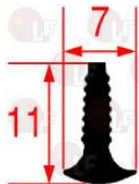

3786603 HEATING ELEMENT GASKET
external \varnothing 68 mm - internal \varnothing 58 mm
for Convection oven (BONNET) EQ4.101/1.ECE
for Convection oven (THIRODE) - Series 635

HOBART 366461

3786370 MOTOR AXIS GASKET
external \varnothing 40 mm - internal 17 mm - height 7 mm
for Convection oven electric (BOURGEOIS) CLCP201D
CLCP201G - CLCP202D - CLCP202G - CLE101D
CLE101G - CLE102D - CLE102G - CLE201D
CLE201G - CLE202D - CLE202G - CLM101D
CLM101G - C0612 - C1012 - C1022
for Convection oven electric (HOBART) CSL06E
CSL10E - CSM0611IE - CSM0611N - CSM1011IE
CSM1011N - CSM1021IE - CSM1021N

HOBART 322190-1

3786371 SHUTTER GASKET
external \varnothing 80 mm
for Convection oven electric (BONNET) TMN10
TMN20 - TMN30 - TMN42 - TMN6
for Convection oven electric (BOURGEOIS) CLCP201D
CLCP201G - CLCP202D - CLCP202G - CLE101D
CLE101G - CLE102D - CLE102G - CLE201D
CLE201G - CLE202D - CLE202G - CLM101D
CLM101G - C0612 - C1012 - C1022
for Convection oven electric (HOBART) CSL06E
CSL10E

HOBART 844617

Gaskets for oven door

3786318 OVEN DOOR GASKET
made of silicone elastomer
profile dimensions 11x7 mm
COLOUR GREY
SOLD PER METRE
for Convection oven (BONNET) - Series EQUATOR
for Convection oven (BOURGEOIS)
for Convection oven (HOBART)