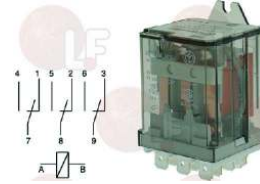

3351008 RELAY 62.83 16A 230V 50/60Hz
3 switching contacts

HOBART 900073

Solenoid valves

3120164 MULLER SOLENOID VALVE 220/240V ø 14 mm
solenoid valve 90° - 220/240V 50/60Hz - max 90°C
inlet ø 3/4" - dual outlet ø 14 mm