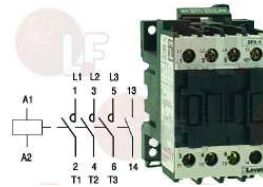

HOBART 845257-1

3446561 CONTACTOR LOVATO BF0910A
coil 9A 230V 50/60Hz 4.2Kw
3 normally open contacts
1 normally open auxiliary contact