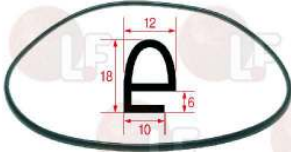

HOBART 492455

5014799 OVEN DOOR GASKET 2000 mm
made of silicone elastomer
profile dimensions 18x12 mm
COLOUR BLACK
for Convection oven (HOBART)

HOBART 492439

HOBART 845052

HOBART

Suitable for:

5027581 OVEN DOOR GASKET 2500 mm
made of silicone elastomer
profile dimensions 18x12 mm
COLOUR BLACK
for Convection oven (HOBART)