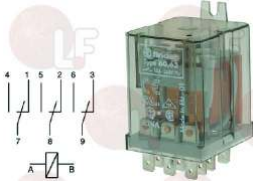

Suitable for:

HOBART

Suitable for:

Relays

3351605 RELAY 60.63 10A 230V 50/60Hz
3 switching contacts

HOBART 139321-354

HOBART 139321-395

3351008 RELAY 62.83 16A 230V 50/60Hz
3 switching contacts